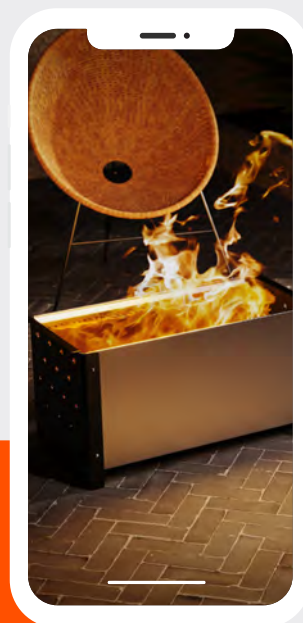

Mawson Outdoor Firepit Augmented Reality Experience.

Do you want to see what a Mawson outdoor firepit will look like in your space? You can find 3D models of the firepits by downloading the AR models on our website to your smartphone.

Step 1: Scan the QR code below or shown next to each product

This will bring you to our Augmented Reality portal.

Step 2: Select your firepit

Once on our AR portal, select the firepit which you desire to view in AR and click the "View in AR" button.

Please note:

iPhones and iPads with at least iOS 12.0 or newer are required for this function.

Android devices need to be ARCore supported devices and running Android 7.0 Nougat or newer.

Don't see the function on your phone? In that case, your device probably doesn't support augmented reality.

Step 3: Move your phone

Move your phone

Your phone will load the AR model and you will now see your room on the screen of your phone. Slowly move the phone from left to right. This way, you can scan the surface of your room.

Step 4: Place the firepit

As soon as your room has been successfully scanned, use your finger to tap the place you want to put the product.

Step 5: Done!

You will now see the product in your room virtually. Walk around it and take a look at it from all angles.

Scan to see the Mawson range in your space

* Product size and color may differ from the actual product when experiencing the AR depending on camera performance and user environment.